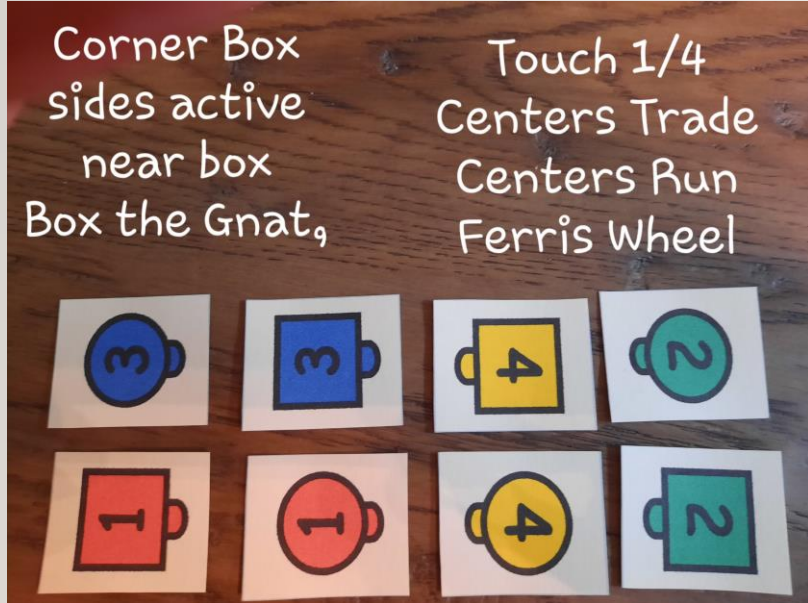

NON SYMMETRIC ACTIVATOR BOX