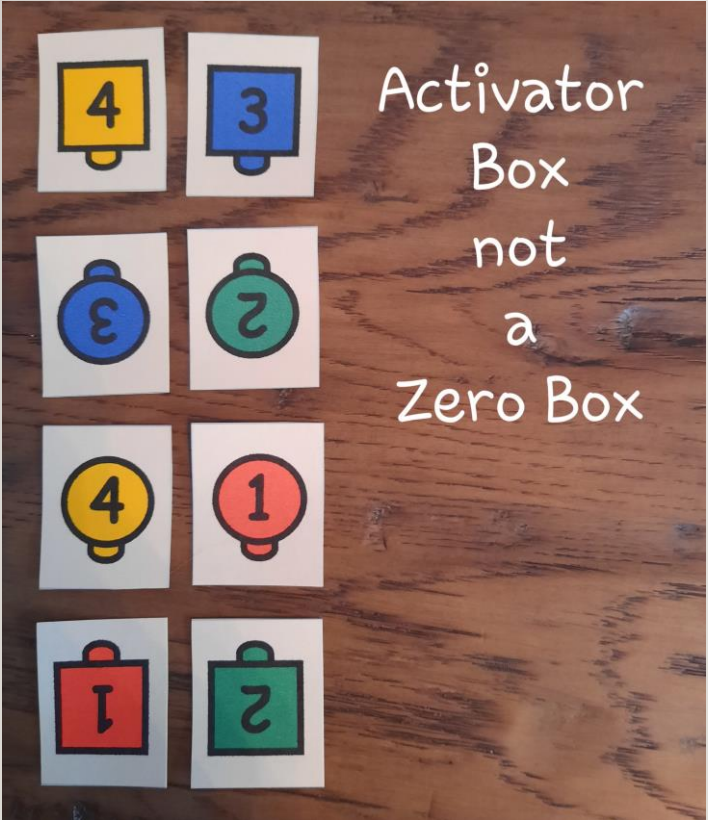

ACTIVATOR #1 WITH LEFT 1/4 FRACTION