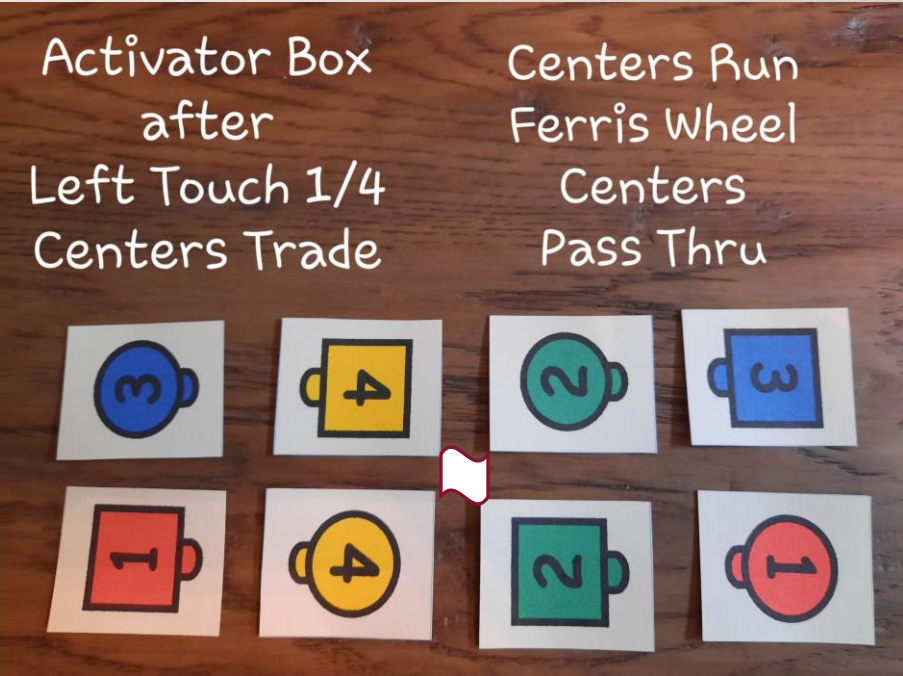

ACTIVATOR #1 WITH LEFT 1/4 FRACTION