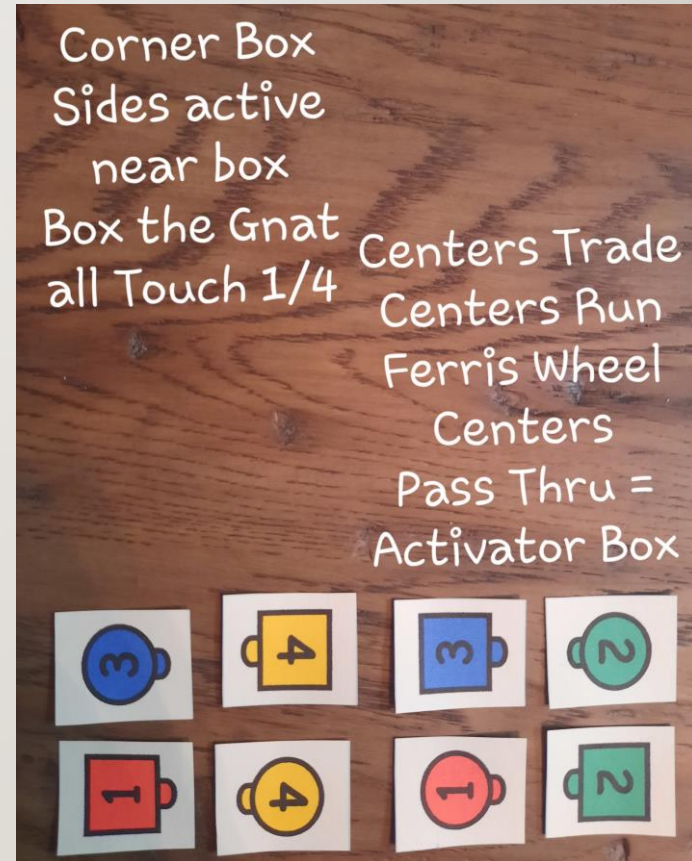

Activator Box  
Always Get Out  
Star Thru  
Outfacers  
Partner Trade  
Right & Left Thru  
Slide Thru =  
Corner Box

# NON SYMMETRIC

Corner Box  
Sides Active

4 dancers  
nearest  
the caller  
in each  
square  
(near box)  
Box the  
Gnat

Corner Box,  
Sides Active

4 dancers  
nearest  
the caller  
Box the  
Gnat,  
All  
Touch 1/4

Corner Box  
Sides Active

Near Box  
Box the  
Gnat,  
Touch 1/4  
Centers  
Trade

Corner Box  
Sides active  
near box  
Box the Gnat

Touch 1/4  
Centers  
Trade  
Centers  
Run

# NON SYMMETRIC ACTIVATOR BOX